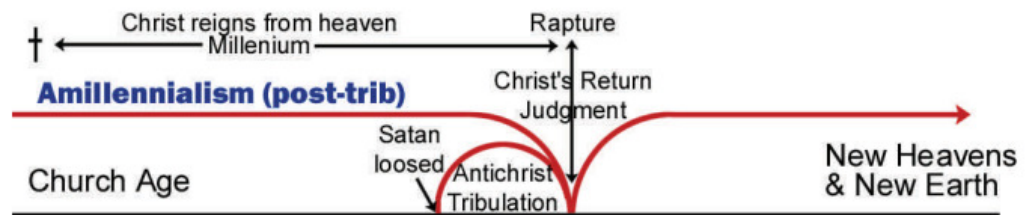

Coffee Eschatology Tool

ESPRESSO

CORTADO

LATTE

IRISH COFFEE

Coffee – now, earth

Milk – heaven

© Andre Baard (www.andrebaard.com)